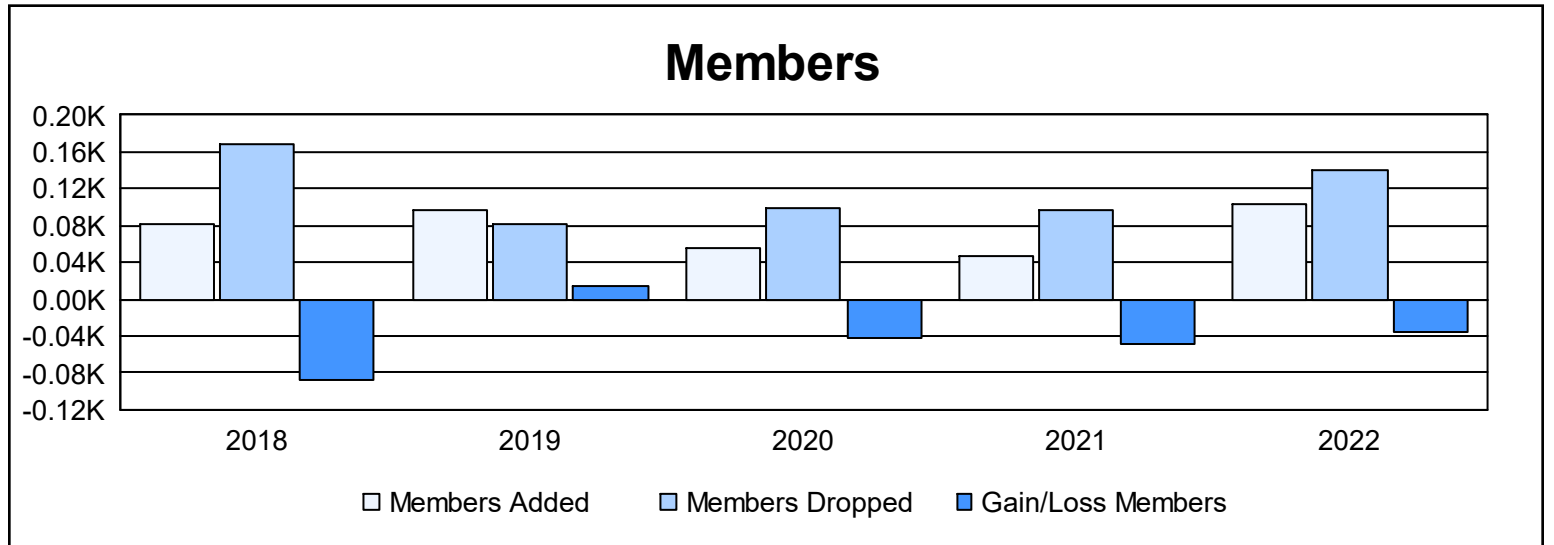

Year	New Clubs	Dropped Clubs	Gain/ Loss Clubs	New Members	Charter Members	Reinstate Members	Transfer Members	Total Member Added	Total Members Dropped	Gain/ Loss Members
2017-2018	0	1	-1	69	0	7	5	81	169	-88
2018-2019	0	0	0	87	0	1	9	97	82	15
2019-2020	0	0	0	48	0	6	2	56	99	-43
2020-2021	0	1	-1	35	2	10	0	47	96	-49
2021-2022	0	3	-3	85	3	4	12	104	140	-36
<b>Average</b>	<b>0</b>	<b>1</b>	<b>-1</b>	<b>65</b>	<b>1</b>	<b>6</b>	<b>6</b>	<b>77</b>	<b>117</b>	<b>-40</b>

### Membership Composition June 2022 Cumulative