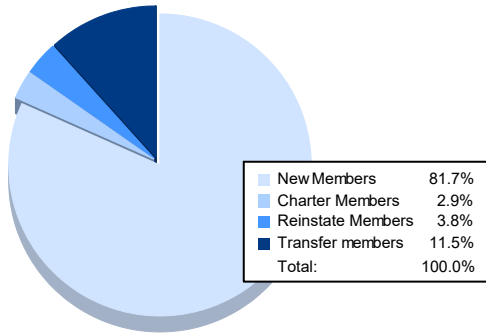

Year	New Clubs	Dropped Clubs	Gain/ Loss Clubs	New Members	Charter Members	Reinstate Members	Transfer Members	Total Member Added	Total Members Dropped	Gain/ Loss Members
2017-2018	0	1	-1	69	0	7	5	81	169	-88
2018-2019	0	0	0	87	0	1	9	97	82	15
2019-2020	0	0	0	48	0	6	2	56	99	-43
2020-2021	0	1	-1	35	2	10	0	47	96	-49
2021-2022	0	3	-3	85	3	4	12	104	140	-36
<b>Average</b>	<b>0</b>	<b>1</b>	<b>-1</b>	<b>65</b>	<b>1</b>	<b>6</b>	<b>6</b>	<b>77</b>	<b>117</b>	<b>-40</b>

### Membership Composition June 2022 Cumulative