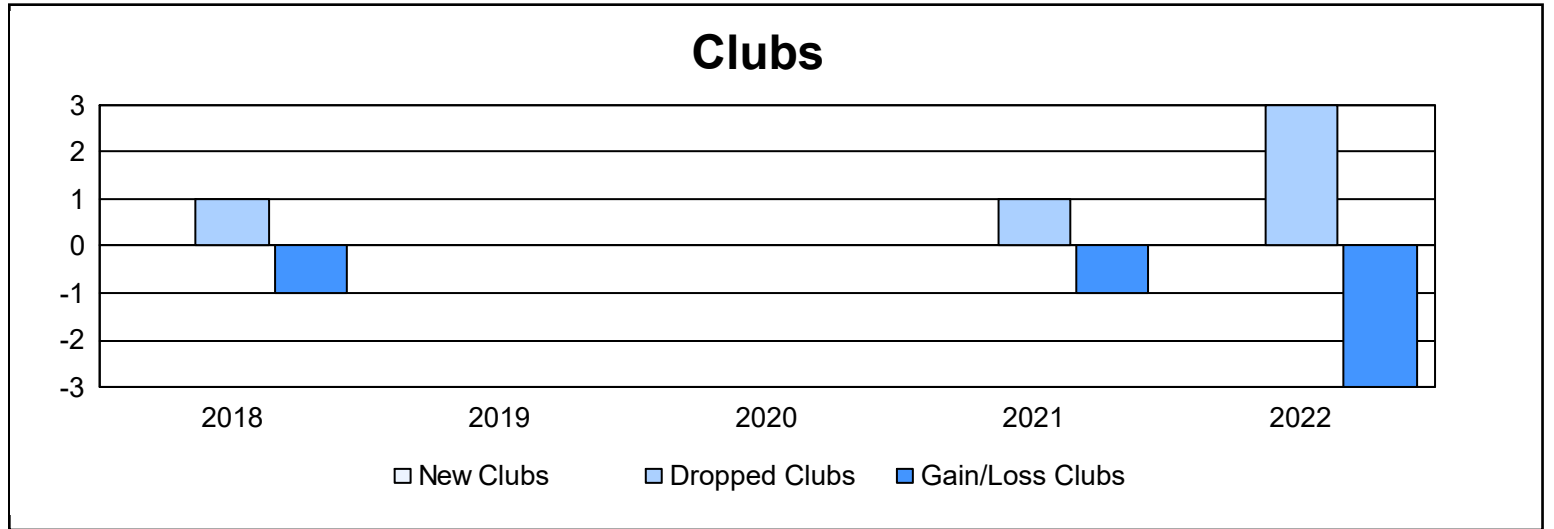

Year	New Clubs	Dropped Clubs	Gain/ Loss Clubs	New Members	Charter Members	Reinstate Members	Transfer Members	Total Member Added	Total Members Dropped	Gain/ Loss Members
2017-2018	0	1	-1	69	0	7	5	81	169	-88
2018-2019	0	0	0	87	0	1	9	97	82	15
2019-2020	0	0	0	48	0	6	2	56	99	-43
2020-2021	0	1	-1	35	2	10	0	47	96	-49
2021-2022	0	3	-3	85	3	4	12	104	140	-36
<b>Average</b>	<b>0</b>	<b>1</b>	<b>-1</b>	<b>65</b>	<b>1</b>	<b>6</b>	<b>6</b>	<b>77</b>	<b>117</b>	<b>-40</b>

### Membership Composition June 2022 Cumulative